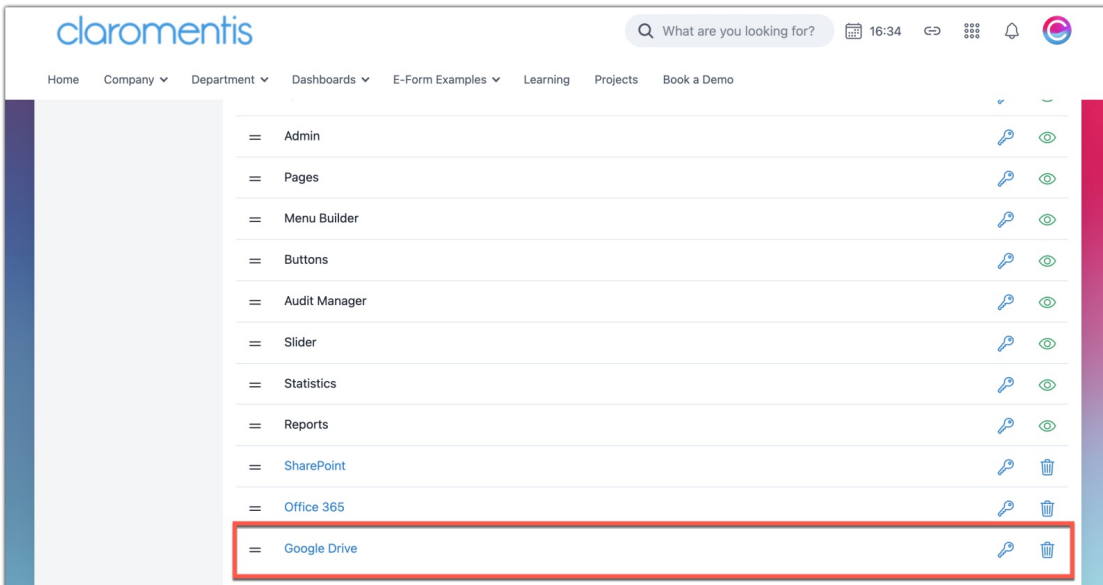

e.g. for Google Drive

- Title: **Google Drive**
- Link: **https://drive.google.com**
- CSS class: **glyphicons-google-drive**

3. When ready, click **Save Changes** to apply and create the link.

4. If **Show To All** was deselected, you will be taken to the permissions area to set permissions and save them.

If **Show To All** was selected, then 'All registered' has been entered against the custom link automatically, and you will be returned to the application list configuration area.

5. The new link has been created and can be re-ordered within the list if required.

6. Test the icon appears in the application list as expected.