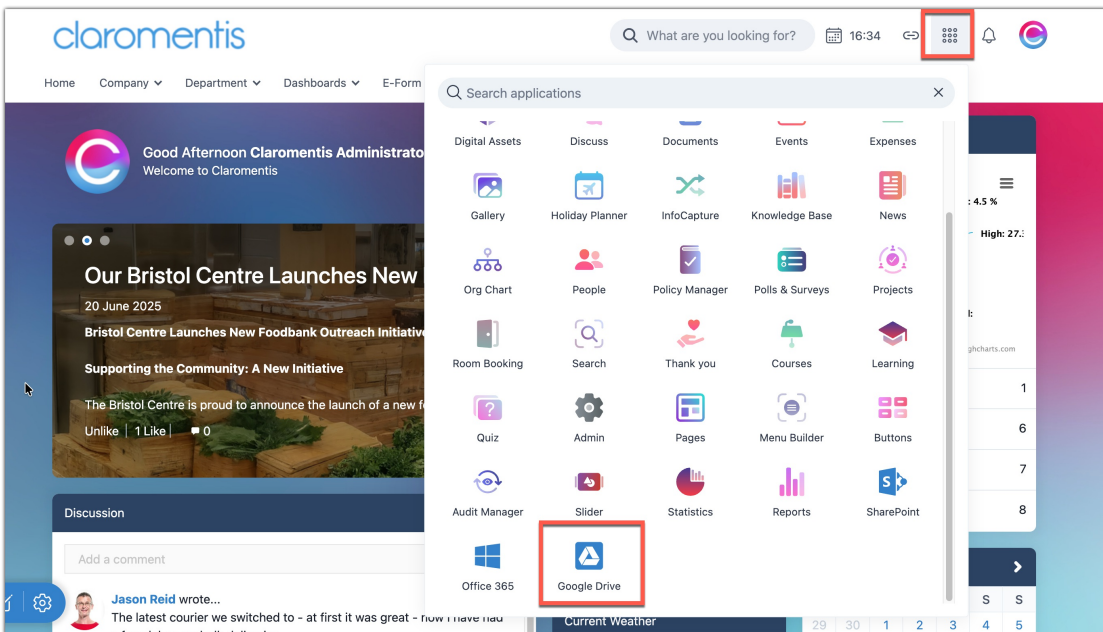

Glyphicons reference

Use the titles below to set against your custom links and have that icon appear.

- .glyphicons-glass
- .glyphicons-leaf
- .glyphicons-dog
- .glyphicons-user
- .glyphicons-girl
- .glyphicons-car
- .glyphicons-user-add
- .glyphicons-user-remove
- .glyphicons-film
- .glyphicons-magic
- .glyphicons-envelope
- .glyphicons-camera
- .glyphicons-heart
- .glyphicons-beach-umbrella
- .glyphicons-train
- .glyphicons-print
- .glyphicons-bin
- .glyphicons-music
- .glyphicons-music-alt
- .glyphicons-heart-empty
- .glyphicons-home
- .glyphicons-snowflake
- .glyphicons-fire
- .glyphicons-magnet
- .glyphicons-parents
- .glyphicons-binoculars
- .glyphicons-road
- .glyphicons-search
- .glyphicons-cars
- .glyphicons-notes-2
- .glyphicons-pencil
- .glyphicons-bus
- .glyphicons-wifi-alt
- .glyphicons-luggage
- .glyphicons-old-man
- .glyphicons-woman
- .glyphicons-file
- .glyphicons-coins
- .glyphicons-plane
- .glyphicons-notes
- .glyphicons-stats