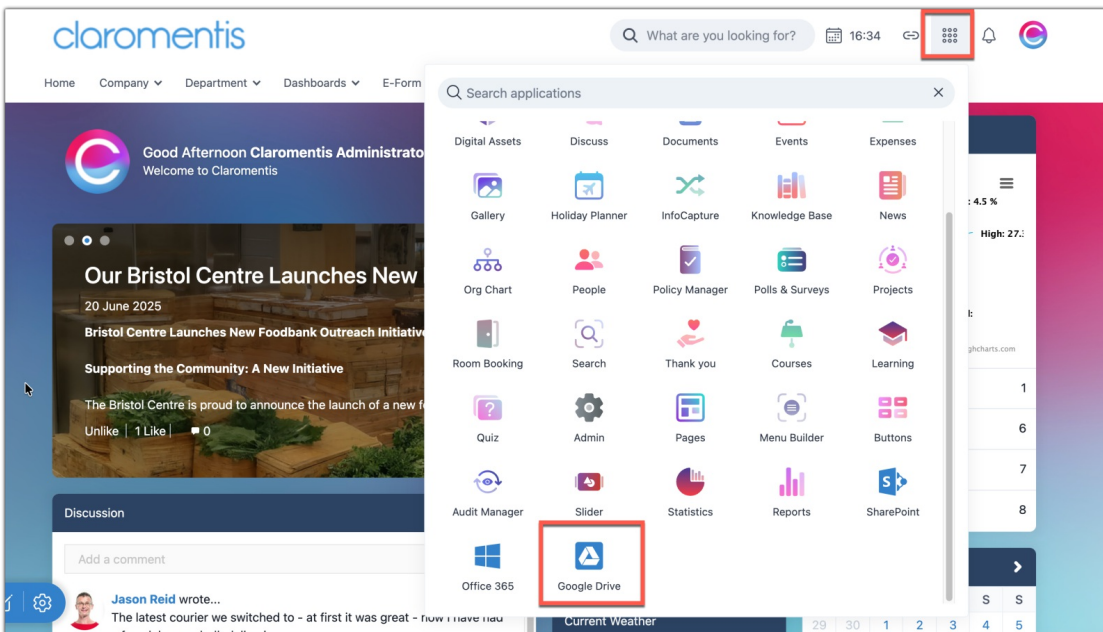

Glyphicons reference

Use the titles below to set against your custom links and have that icon appear.

- .glyphicons-glass
- .glyphicons-leaf
- .glyphicons-dog
- .glyphicons-user
- .glyphicons-girl
- .glyphicons-car
- .glyphicons-user-add
- .glyphicons-user-remove
- .glyphicons-film
- .glyphicons-magic
- .glyphicons-envelope
- .glyphicons-camera
- .glyphicons-heart
- .glyphicons-beach-umbrella
- .glyphicons-train
- .glyphicons-print
- .glyphicons-bin
- .glyphicons-music
- .glyphicons-music-alt
- .glyphicons-heart-empty
- .glyphicons-home
- .glyphicons-snowflake
- .glyphicons-fire
- .glyphicons-magnet
- .glyphicons-parents
- .glyphicons-binoculars
- .glyphicons-road
- .glyphicons-search
- .glyphicons-cars
- .glyphicons-notes-2
- .glyphicons-pencil
- .glyphicons-bus
- .glyphicons-wifi-alt
- .glyphicons-luggage
- .glyphicons-old-man
- .glyphicons-woman
- .glyphicons-file
- .glyphicons-coins
- .glyphicons-plane
- .glyphicons-notes
- .glyphicons-stats