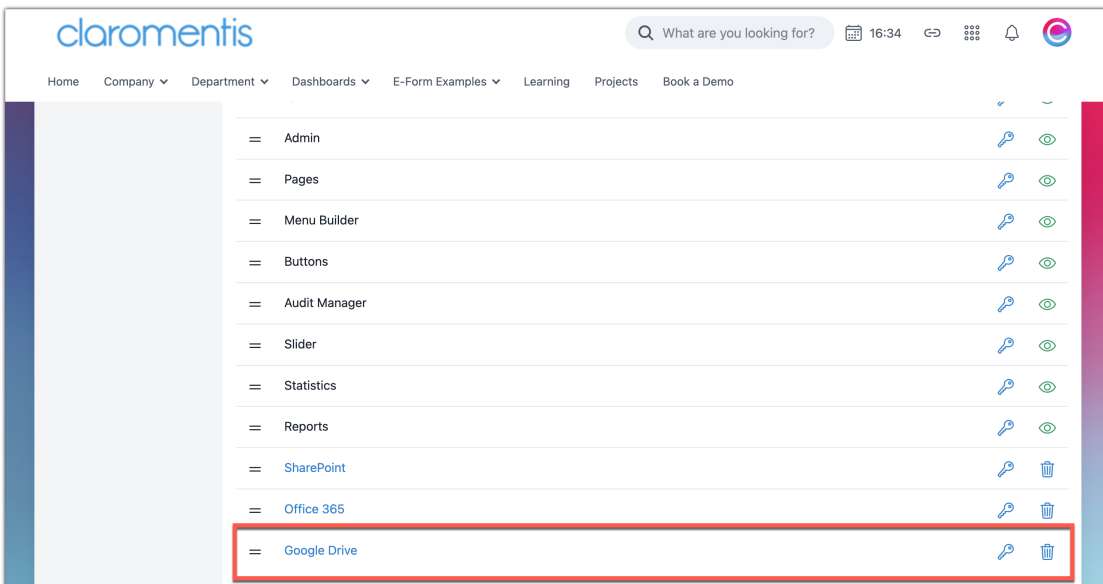

e.g. for Google Drive

- Title: **Google Drive**
- Link: **https://drive.google.com**
- CSS class: **glyphicons-google-drive**

3. When ready, click **Save Changes** to apply and create the link.

4. If **Show To All** was deselected, you will be taken to the permissions area to set permissions and save them.

If **Show To All** was selected, then 'All registered' has been entered against the custom link automatically, and you will be returned to the application list configuration area.

5. The new link has been created and can be re-ordered within the list if required.