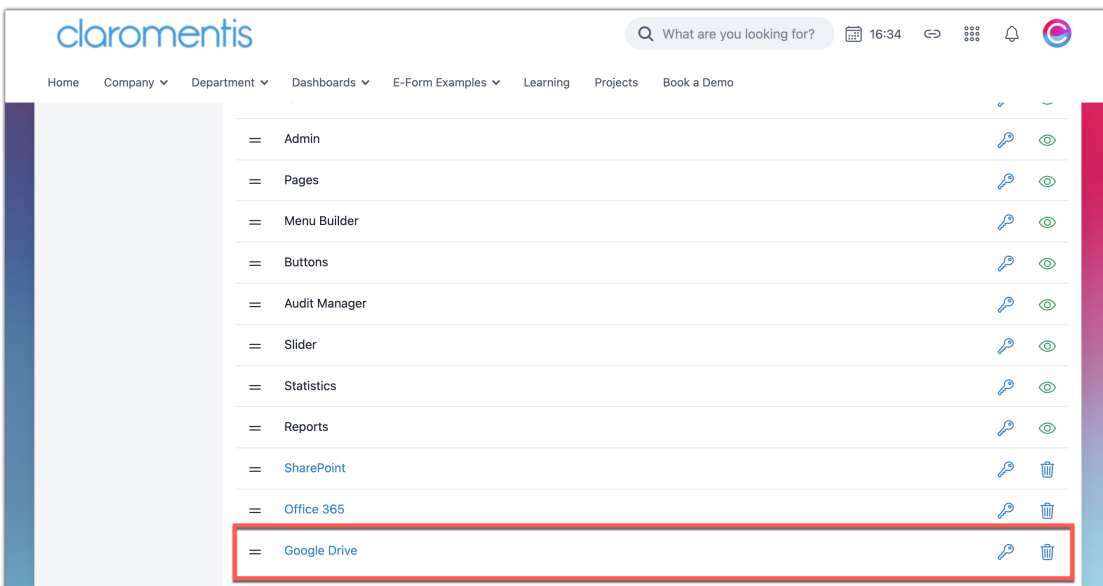

2. Fill out the fields in the pop-up for your custom link.

- **Title:** Enter the name for the new link
- **Link:** Specify the URL to open when the custom link is clicked

- **CSS Class:** Specify the name of the icon you want to appear as this link (reference guide below and in Admin > System > Labs > Glyphicons finder)
- **Open in New tab:** When clicked, the link will open in a new tab
- **Visible:** Toggle whether the link appears in the list or not
- **Show to all:** Select this if you want 'All registered' to be put into the permissions for the item. Deselect if you want to add custom permissions for users/groups/roles

e.g. for Google Drive

Title: **Google Drive**

Link: **https://drive.google.com**

CSS class: **glyphicons-google-drive**

3. When ready, click **Save Changes** to apply and create the link.

4. If **Show To All** was deselected, you will be taken to the permissions area to set permissions and save them.

If **Show To All** was selected, then 'All registered' has been entered against the custom link automatically, and you will be returned to the application list configuration area.

5. The new link has been created and can be re-ordered within the list if required.