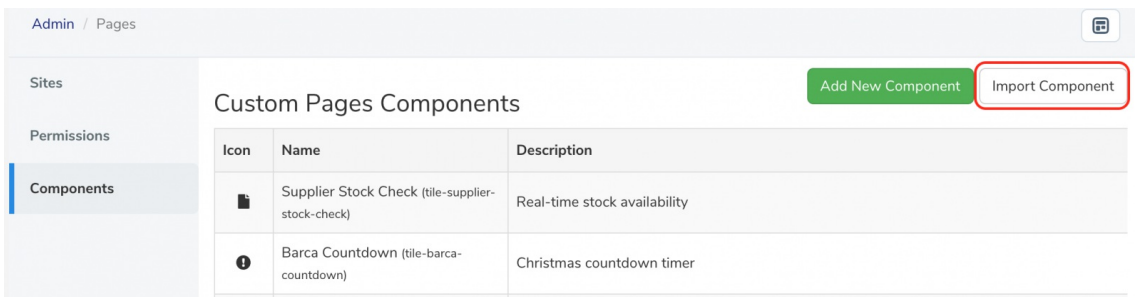

Random Quotes Component

Archived

What is it?

Random Quotes Component. It refreshes every half-hour and pulls its quotes from a database of ~1500 quotes

How to Install

Step 1:

(You have to log-in to Discover)

Step 2: At Claromentis navigate to Admin > Pages > Component

Click on Import Component

Step 3: Import tile-quotes.zip that you have just downloaded.

Step 4: Edit any pages and search for "Quotes" component.