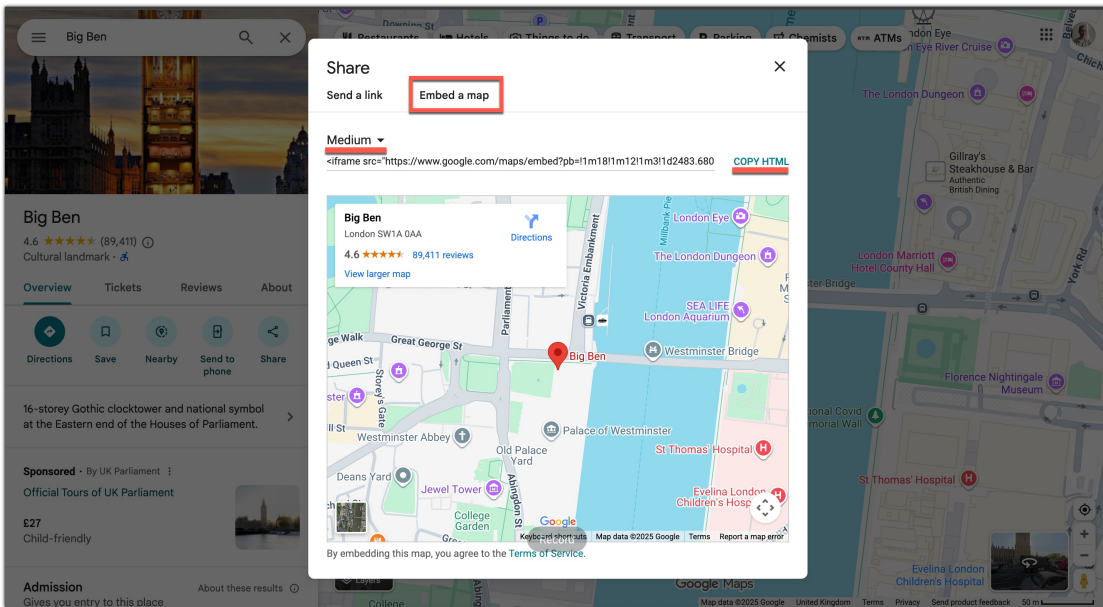

## Embed a Google Map on a Page

Embed custom Google Map locations onto Intranet pages using the embed component.

### 1. Obtain embed code from Google Maps

- Search for a location and click 'share' or click 'Share' on a [custom map](#) you have already saved.

Custom maps allow you to add markers for desired locations and can be a nice visual way to give information to users.

- Click the 'embed a map' option

- Set the size of the map.

- Click 'COPY HTML' once ready.