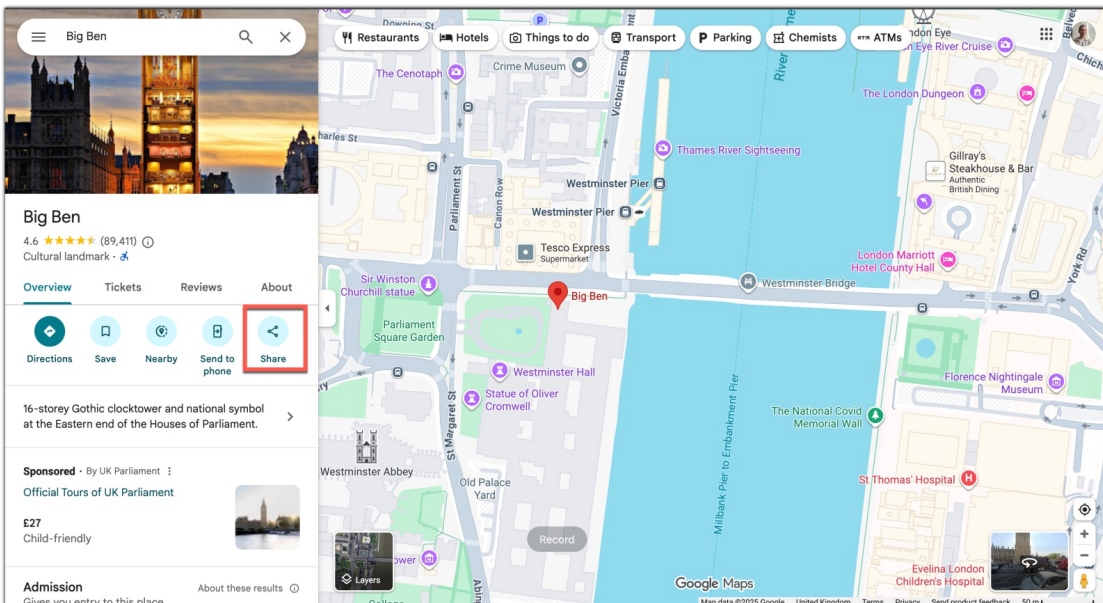

## Embed a Google Map on a Page

Embed custom Google Map locations onto Intranet pages using the embed component.

### 1. Obtain embed code from Google Maps

- Search for a location and click 'share' or click 'Share' on a [custom map](#) you have already saved.

Custom maps allow you to add markers for desired locations and can be a nice visual way to give information to users.

- Click the 'embed a map' option

- Set the size of the map.

- Click 'COPY HTML' once ready.