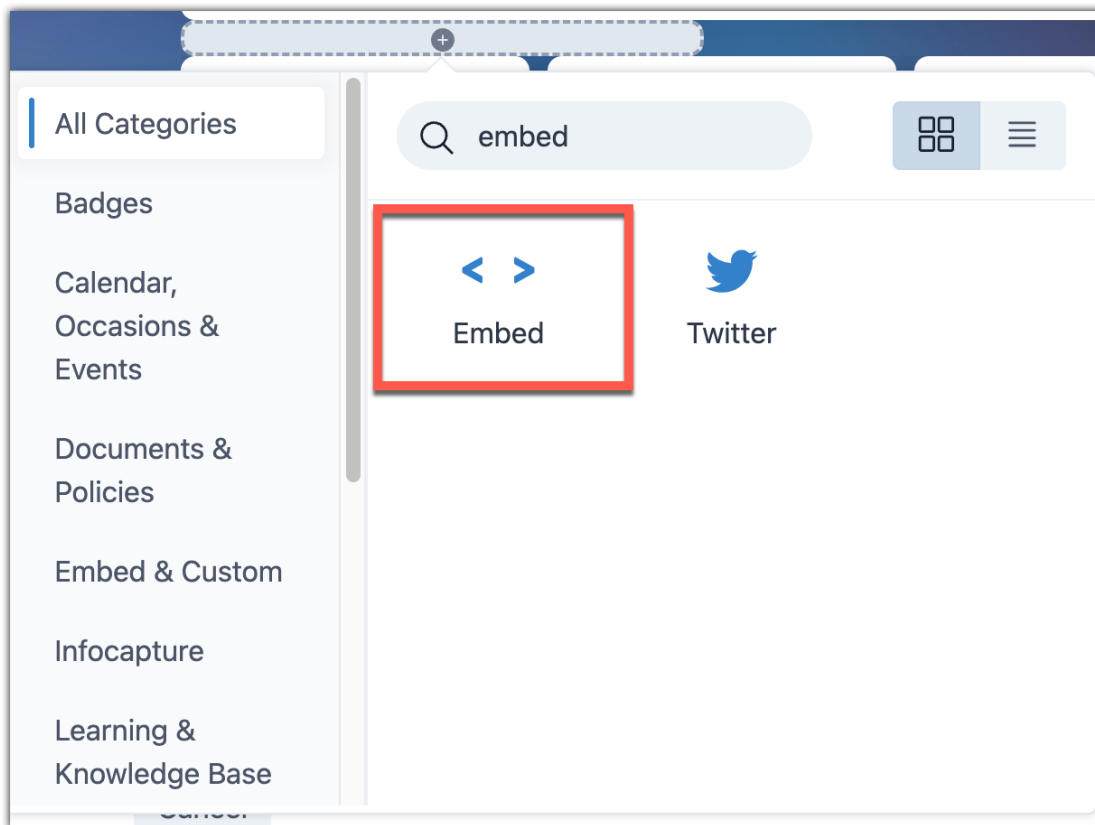

2. Add this to an Intranet page

- In Claromentis, [edit the page](#) you want to add the map to
- Add the embed component to the page