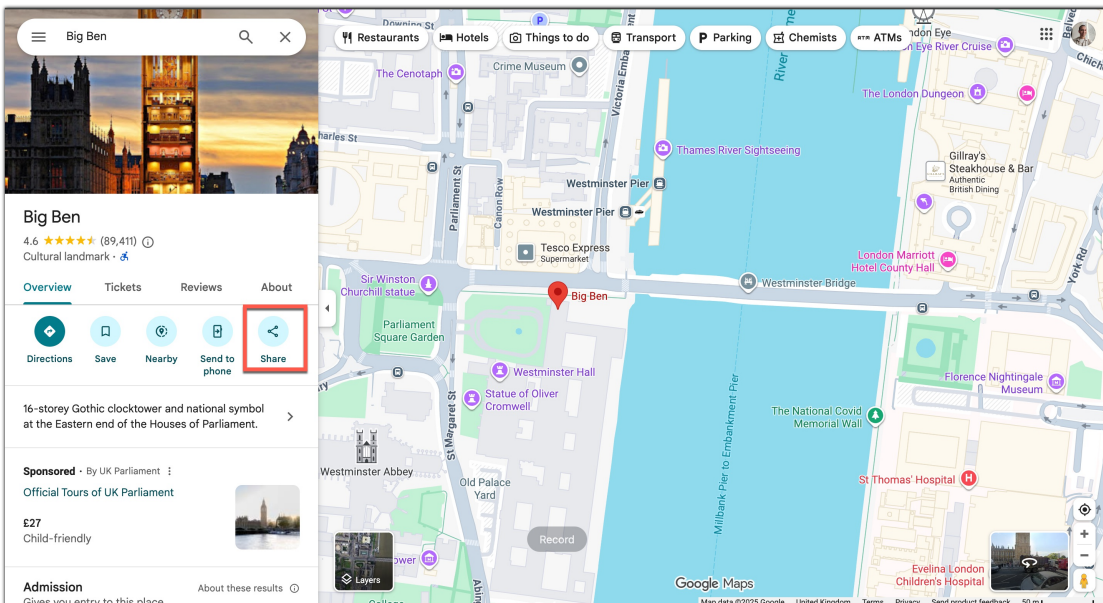

## Embed a Google Map on a Page

Embed custom Google Map locations onto Intranet pages using the embed component.

### 1. Obtain embed code from Google Maps

- Search for a location and click 'share' or click 'Share' on a [custom map](#) you have already saved.

Custom maps allow you to add markers for desired locations and can be a nice visual way to give information to users.

- Click the 'embed a map' option

- Set the size of the map.

- Click 'COPY HTML' once ready.