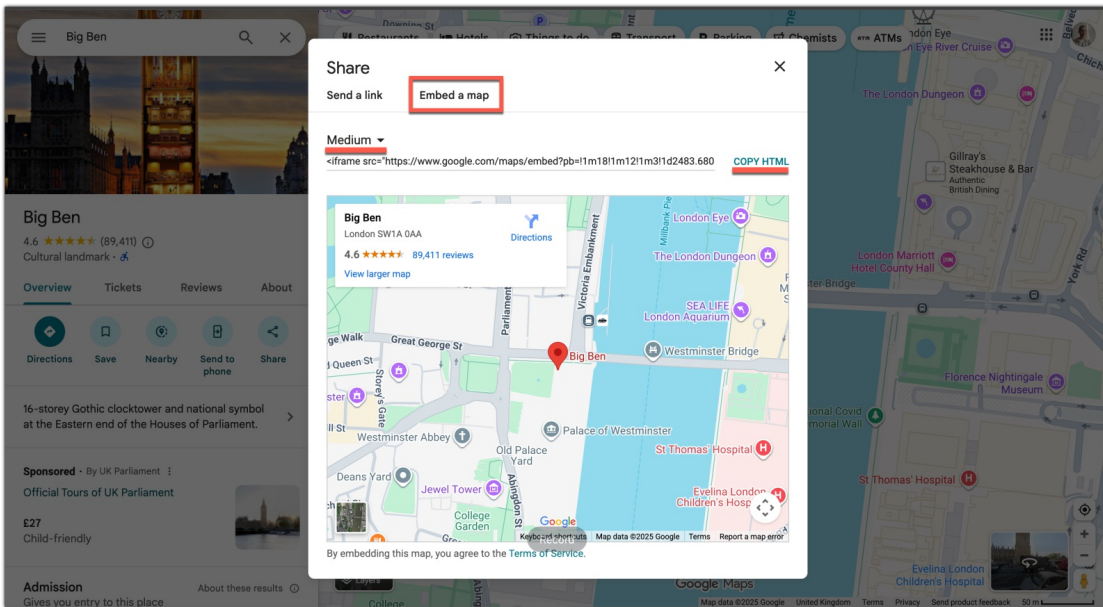

## Embed a Google Map on a Page

Embed custom Google Map locations onto Intranet pages using the embed component.

### 1. Obtain embed code from Google Maps

- Search for a location and click 'share' or click 'Share' on a [custom map](#) you have already saved.

Custom maps allow you to add markers for desired locations and can be a nice visual way to give information to users.

- Click the 'embed a map' option

- Set the size of the map.

- Click 'COPY HTML' once ready.