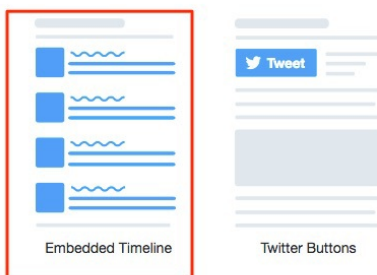

How to embed Twitter Feed into Pages

Overview

How to embed twitter feed into Pages using Embed Component.

Step 1

Go to

<https://publish.twitter.com/>

Enter Twitter URL you wish to embed for example <https://twitter.com/claromentis> and select Embedded Timeline.

Here are your display options

Step 2

Copy the code by clicking "Copy Code" button

Step 3

Paste it on your page by selecting **Embed** Component in Pages