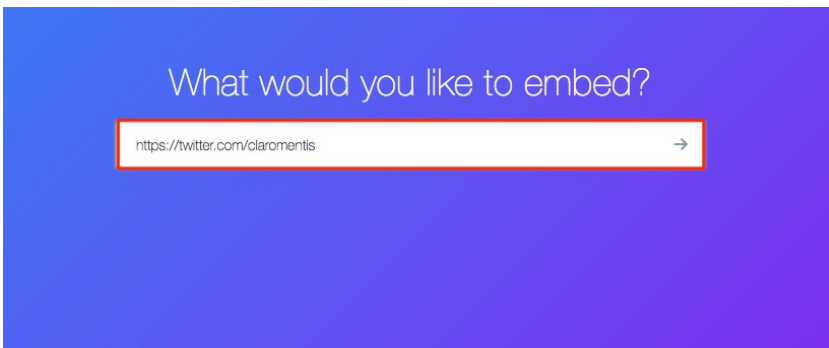

How to embed Twitter Feed into Pages

Overview

How to embed twitter feed into Pages using Embed Component.

Step 1

Go to

<https://publish.twitter.com/>

Enter Twitter URL you wish to embed for example <https://twitter.com/claromentis> and select Embedded Timeline.