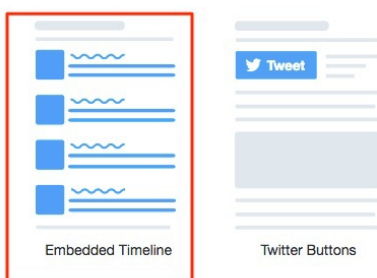

Step 2

Copy the code by clicking "Copy Code" button