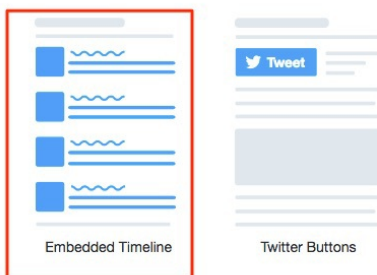

Step 2

Copy the code by clicking "Copy Code" button