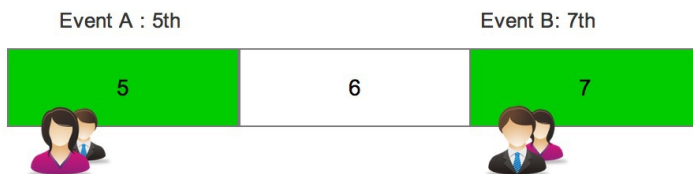

Recurring Events vs Multi-day Events

When planning your events in Events module, you may need to consider that Recurring events is not the same as Multi-day events.

Here is an illustration to highlight the differences:

RECURRING EVENTS

Recurring event creates 2 separate individual events which are forming a sequence.

Example of recurring events which are on the 5th and 7th

MULTI-DAY EVENTS

Multi-day events are event that span across multiple-days