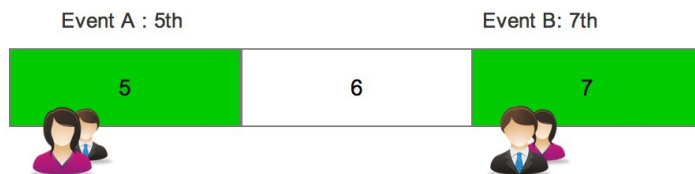

Recurring Events vs Multi-day Events

When planning your events in Events module, you may need to consider that Recurring events is not the same as Multi-day events.

Here is an illustration to highlight the differences:

RECURRING EVENTS

Recurring event creates 2 separate individual events which are forming a sequence.

Example of recurring events which are on the 5th and 7th

MULTI-DAY EVENTS

Multi-day events are event that span across multiple-days